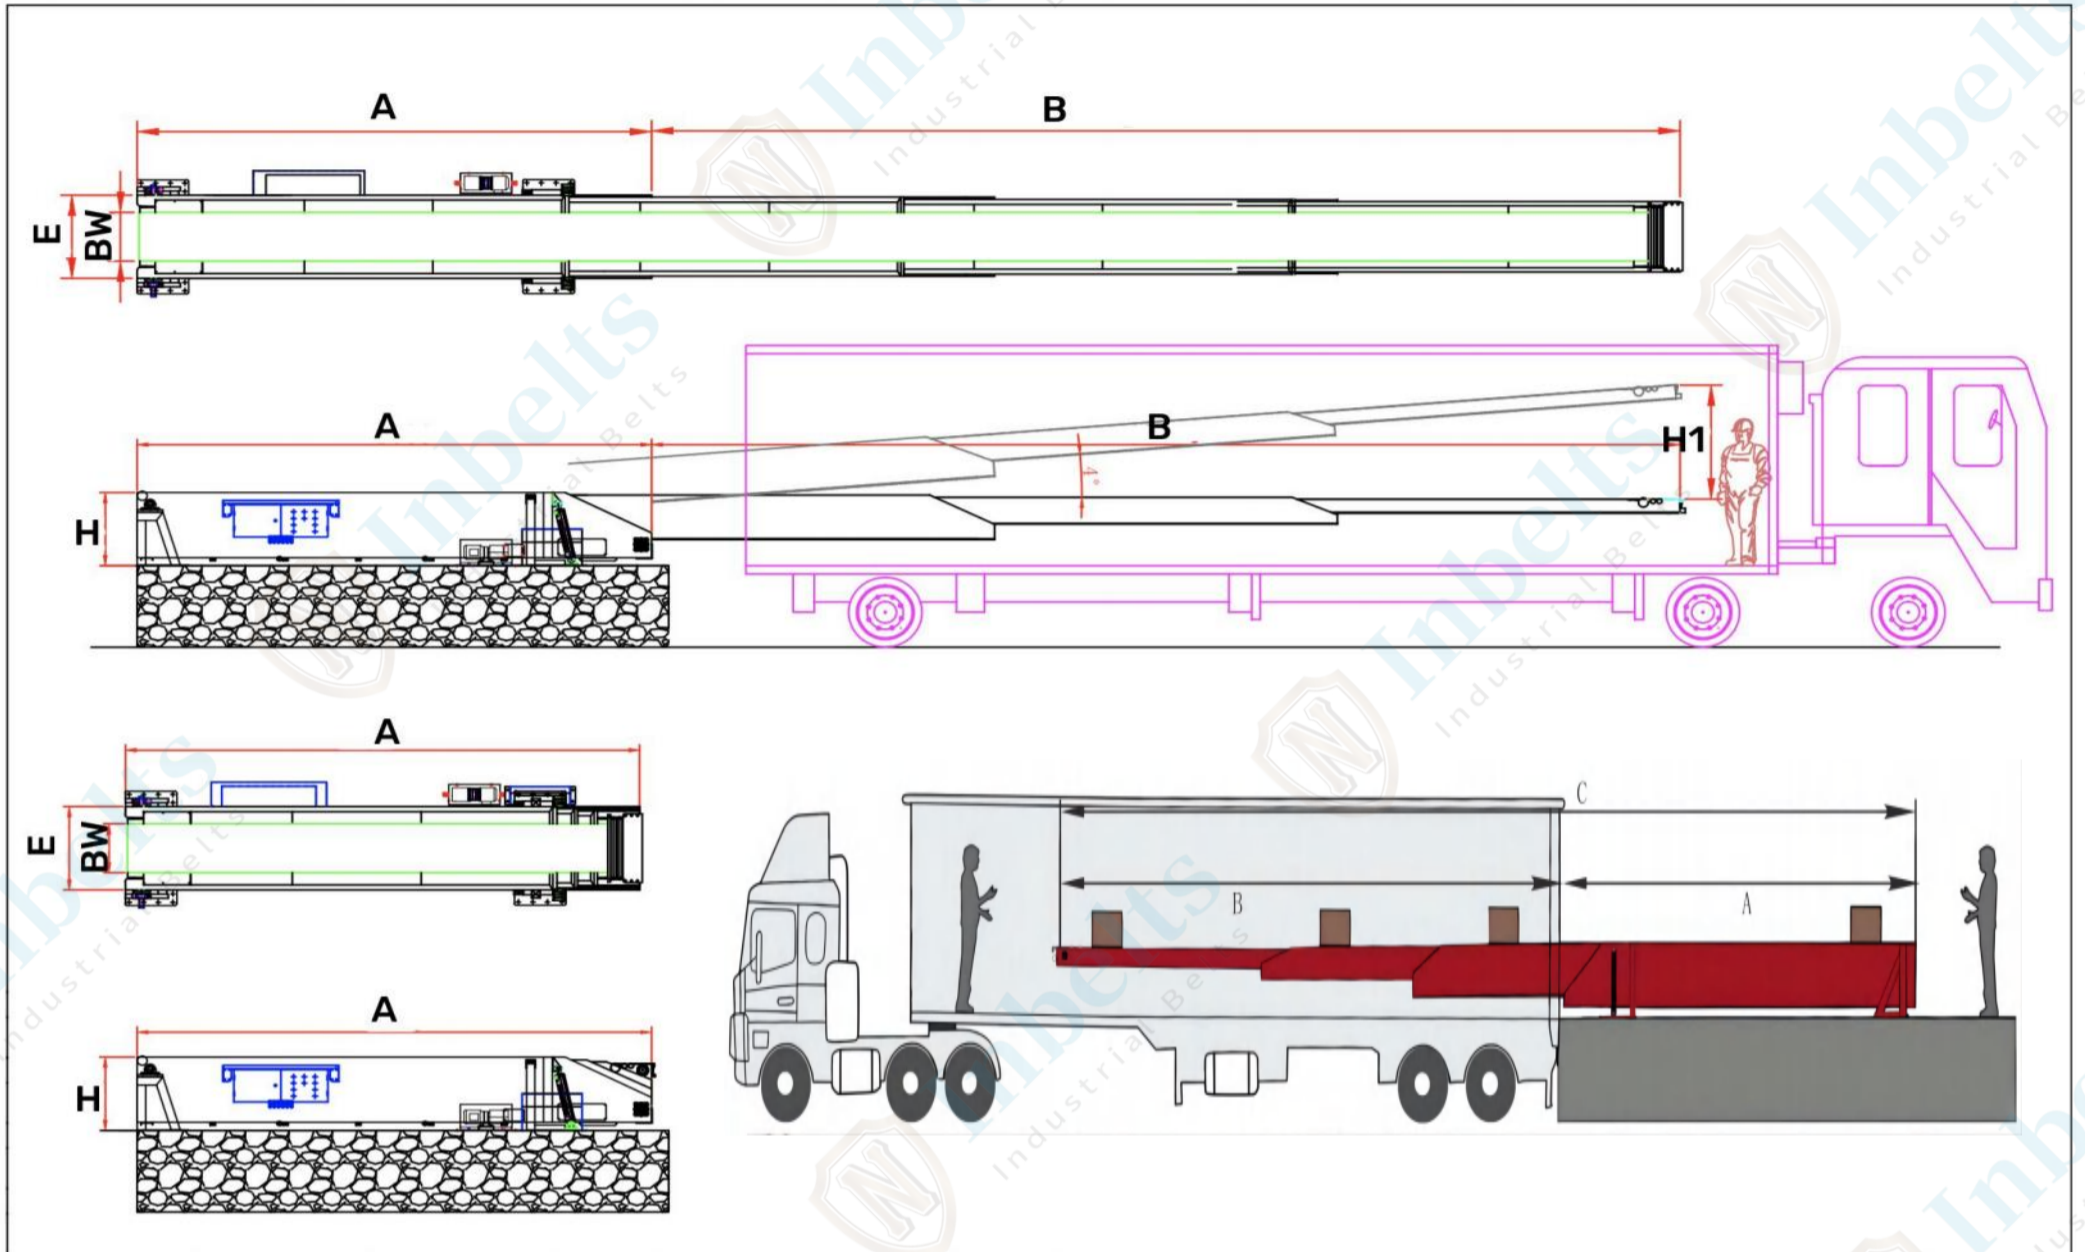

Fixed Telescopic Belt

DRAWINGS

DATASHEET

Fixed Telescopic Belt Conveyor

Type	Model No.	Fixed Length(A)	Extension(B)	Total Length(C)	Belt Width	Base Height	Load Capacity	Belt Speed	Extend Speed
3 Section	FTBC-3S-4/5.4	4m	5.4m	9.4m	600/800mm	800mm	50kg/m	15-30m/min	10m/min
	FTBC-3S-4.5/6	4.5m	6m	10.5m	600/800mm	800mm	50kg/m	15-30m/min	10m/min
	FTBC-3S-5/7	5m	7m	12m	600/800mm	800mm	50kg/m	15-30m/min	10m/min
	FTBC-3S-5.4/7.3	5.4m	7.3m	12.7m	600/800mm	800mm	50kg/m	15-30m/min	10m/min
	FTBC-3S-6/8.5	6m	8.5m	14.5m	600/800mm	800mm	50kg/m	15-30m/min	10m/min
	FTBC-3S-6.5/9.4	6.5m	9.4m	15.9m	600/800mm	800mm	50kg/m	15-30m/min	10m/min
	FTBC-3S-7/9.6	7m	9.6m	16.6m	600/800mm	800mm	50kg/m	15-30m/min	10m/min
4 Section	FTBC-4S-4/7	4m	7m	11m	600/800mm	950mm	50kg/m	15-30m/min	10m/min
	FTBC-4S-4.5/8.5	4.5m	8.5m	13m	600/800mm	950mm	50kg/m	15-30m/min	10m/min
	FTBC-4S-5/9.5	5m	9.5m	14.5m	600/800mm	950mm	50kg/m	15-30m/min	10m/min
	FTBC-4S-5.4/10.3	5.4m	10.3m	15.7m	600/800mm	950mm	50kg/m	15-30m/min	10m/min
	FTBC-4S-6/12	6m	12m	18m	600/800mm	950mm	50kg/m	15-30m/min	10m/min
	FTBC-4S-6.5/12.8	6.5m	12.8m	19.3m	600/800mm	950mm	50kg/m	15-30m/min	10m/min
	FTBC-4S-7/14	7m	14m	21m	600/800mm	950mm	50kg/m	15-30m/min	10m/min
5 Section	FTBC-5S-15/21	15m	21m	36m	600/800mm	1100mm	50kg/m	15-30m/min	10m/min
	FTBC-5S-16/22	16m	22m	38m	600/800mm	1100mm	50kg/m	15-30m/min	10m/min